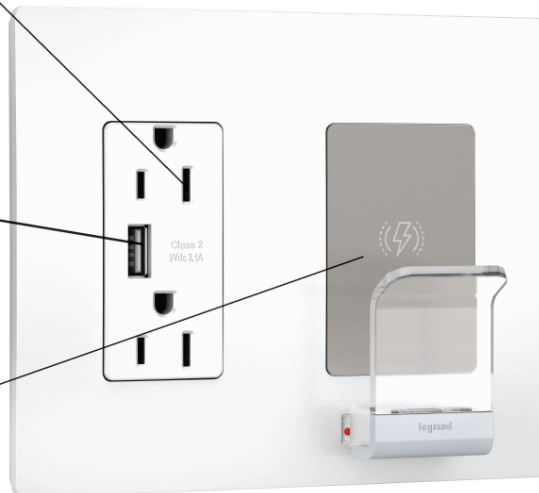

CENTRAL SUPPLY COMPANY

NEW WIRELESS CHARGER

Introductory Special

\$56

Offer valid through February 28th, 2020

• **Tamper-resistant duplex receptacles meet NEC** to meet NEC. Patented shutter system – now with black “invisi-shutters” for an invisible effect – helps prevent improper insertion of foreign objects

• **Combination Duplex receptacle** includes one 5-volt DC USB port that work with USB 2.0 and 3.0 devices

• **The wireless charge plate** provides a convenient charging cradle that wirelessly charges all Qi compatible devices

• **Back and side wiring terminals** for installation flexibility: accommodates #14 AWG - #10 stranded copper wires

• **Available in multiple colors:** White, Ivory, Light Almond and Black

• **Overall 3.1A charging capability**