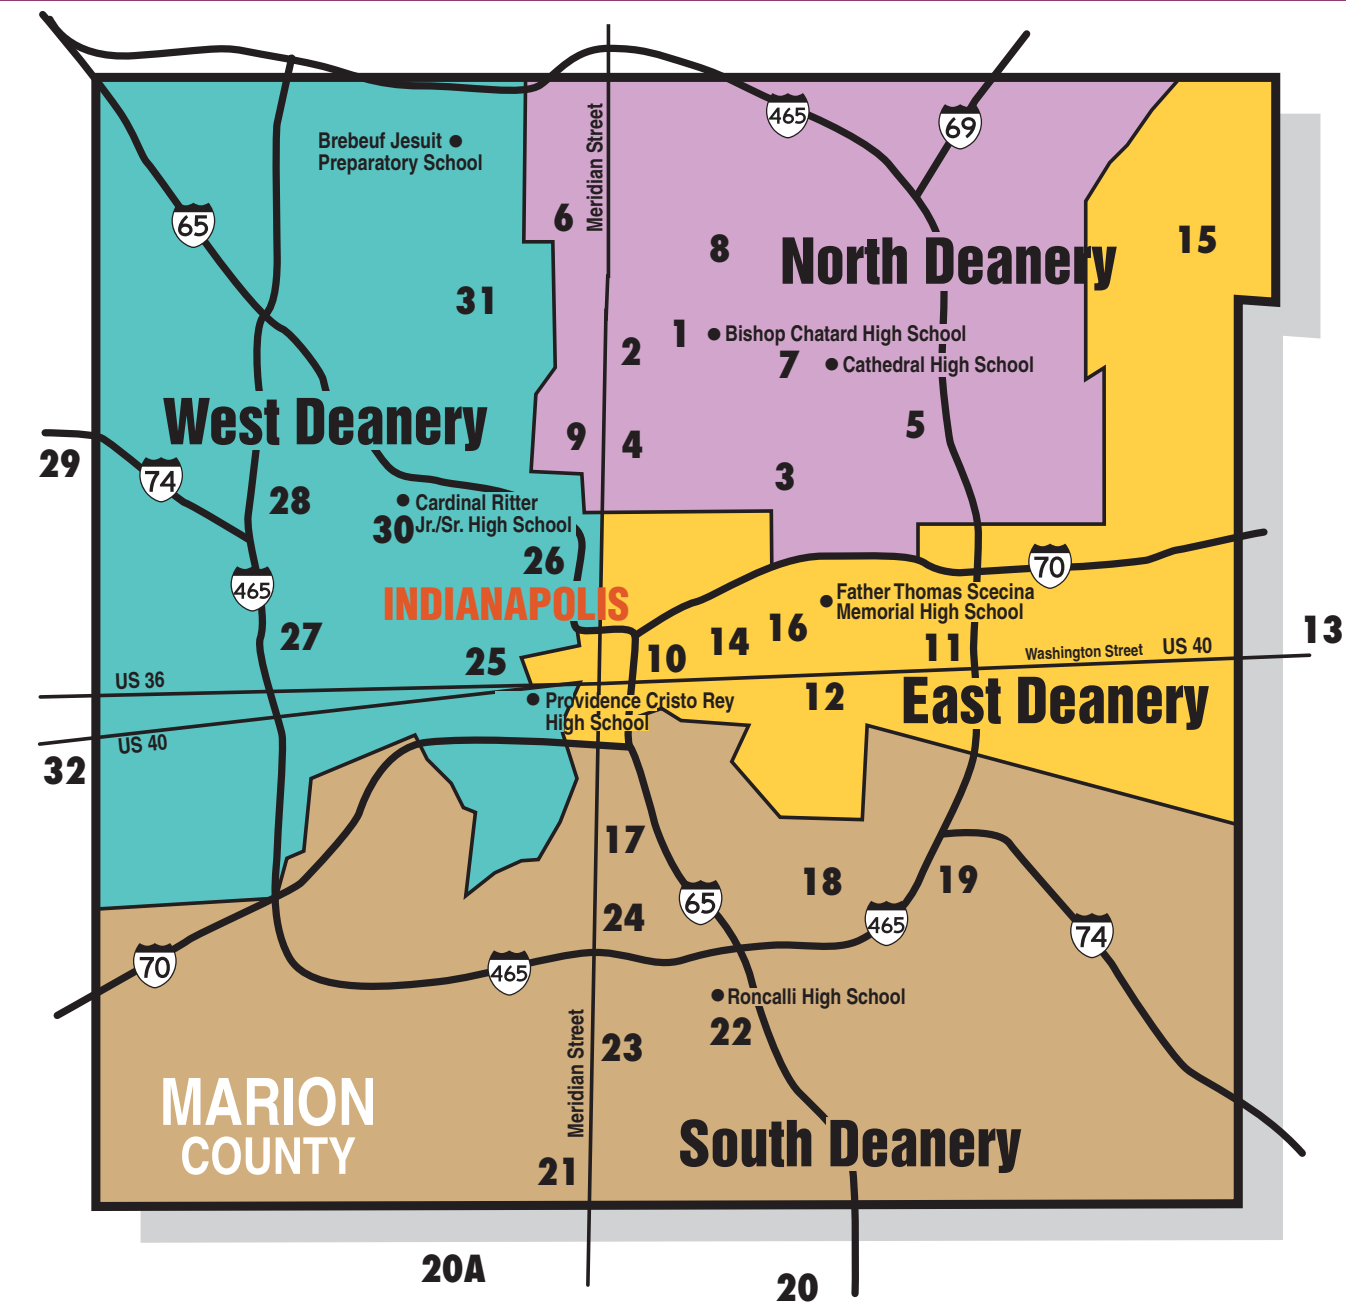

GREATER INDIANAPOLIS

GREATER INDIANAPOLIS DEANERY SCHOOLS

Indianapolis North Deanery

• **Bishop Chatard High School (9-12)**
5885 N. Crittenden Ave.
Indianapolis, IN 46220
317-251-1451

1. **Christ the King School (K-8)**
5858 N. Crittenden Ave.
Indianapolis, IN 46220
317-257-9366

2. **Immaculate Heart of Mary School (K-8)**
317 E. 57th St.
Indianapolis, IN 46220
317-255-5468

3. **St. Andrew & St. Rita Catholic Academy (P-8)***
4050 E. 38th St.
Indianapolis, IN 46218
317-549-6305

4. **St. Joan of Arc School (P-8)**
500 E. 42nd St.
Indianapolis, IN 46205
317-283-1518

5. **St. Lawrence School (P-8)**
6950 E. 46th St.
Indianapolis, IN 46226
317-543-4923

6. **St. Luke School (K-8)**
7650 N. Illinois St.
Indianapolis, IN 46260
317-255-3912

8. **St. Pius X School (K-8)**
7200 Sarto Drive
Indianapolis, IN 46240
317-466-3360

9. **St. Thomas Aquinas School (K-8)**
4600 N. Illinois St.
Indianapolis, IN 46208
317-255-6244

10. **Holy Cross Central School (P-8)***
125 N. Oriental St.
Indianapolis, IN 46202
317-638-9068

11. **Holy Spirit School (P-8)**
7241 E. 10th St.
Indianapolis, IN 46219
317-352-1243

12. **Our Lady of Lourdes School (P-8)**
30 S. Downey St.
Indianapolis, IN 46219
317-357-3316

13. **St. Michael School (K-8)**
515 Jefferson Blvd.
Greenfield, IN 46140
317-636-6380

14. **St. Philip Neri School (P-8)***
545 N. Eastern Ave.
Indianapolis, IN 46201
317-636-0134

16. **St. Therese of the Infant Jesus/Little Flower School (P-8)**
1401 N. Bosart Ave.
Indianapolis, IN 46201
317-353-2282

Indianapolis South Deanery
• **Roncalli High School (9-12)**
3300 Prague Road
Indianapolis, IN 46227
317-787-8277

17. **Central Catholic School (P-8)**
1155 E. Cameron St.
Indianapolis, IN 46203
317-783-7759

18. **Holy Name School (P-8)**
21 N. 17th Ave.
Beech Grove, IN 46107
317-784-9078

19. **Nativity of Our Lord Jesus Christ School (P-8)**
3310 S. Meadow Drive
Indianapolis, IN 46239
317-357-1459

20. **Our Lady of the Greenwood School (P-8)**
399 S. Meridian St.
Greenwood, IN 46143
317-881-1300

20A. **SS Francis and Clare School (P-2)**
5901 Olive Branch Road
Greenwood, IN 46143
317-213-2826

22. **St. Jude School (K-8)**
5375 McFarland Road
Indianapolis, IN 46227
317-784-6828

23. **St. Mark the Evangelist School (P-8)**
541 E. Edgewood Ave.
Indianapolis, IN 46227
317-786-4013

24. **St. Roch School (K-8)**
3603 S. Meridian St.
Indianapolis, IN 46227
317-784-9144

Indianapolis West Deanery
• **Cardinal Ritter Jr./Sr. High School (7-12)**
3360 W. 30th St.
Indianapolis, IN 46222
317-924-4333

25. **St. Anthony School (P-6)***
349 N. Warman Ave.
Indianapolis, IN 46222
317-636-3739

26. **Holy Angels School (P-6)***
2822 Dr. Martin Luther King Jr. St.
Indianapolis, IN 46208
317-926-5211

27. **St. Christopher School (P-6)**
5335 W. 16th St.
Indianapolis, IN 46224
317-241-6314

28. **St. Gabriel School (P-8)**
6000 W. 34th St.
Indianapolis, IN 46224
317-297-1414

30. **St. Michael the Archangel School (K-8)**
3352 W. 30th St.
Indianapolis, IN 46222
317-926-0516

31. **St. Monica School (K-8)**
6131 N. Michigan Road
Indianapolis, IN 46228
317-255-7153