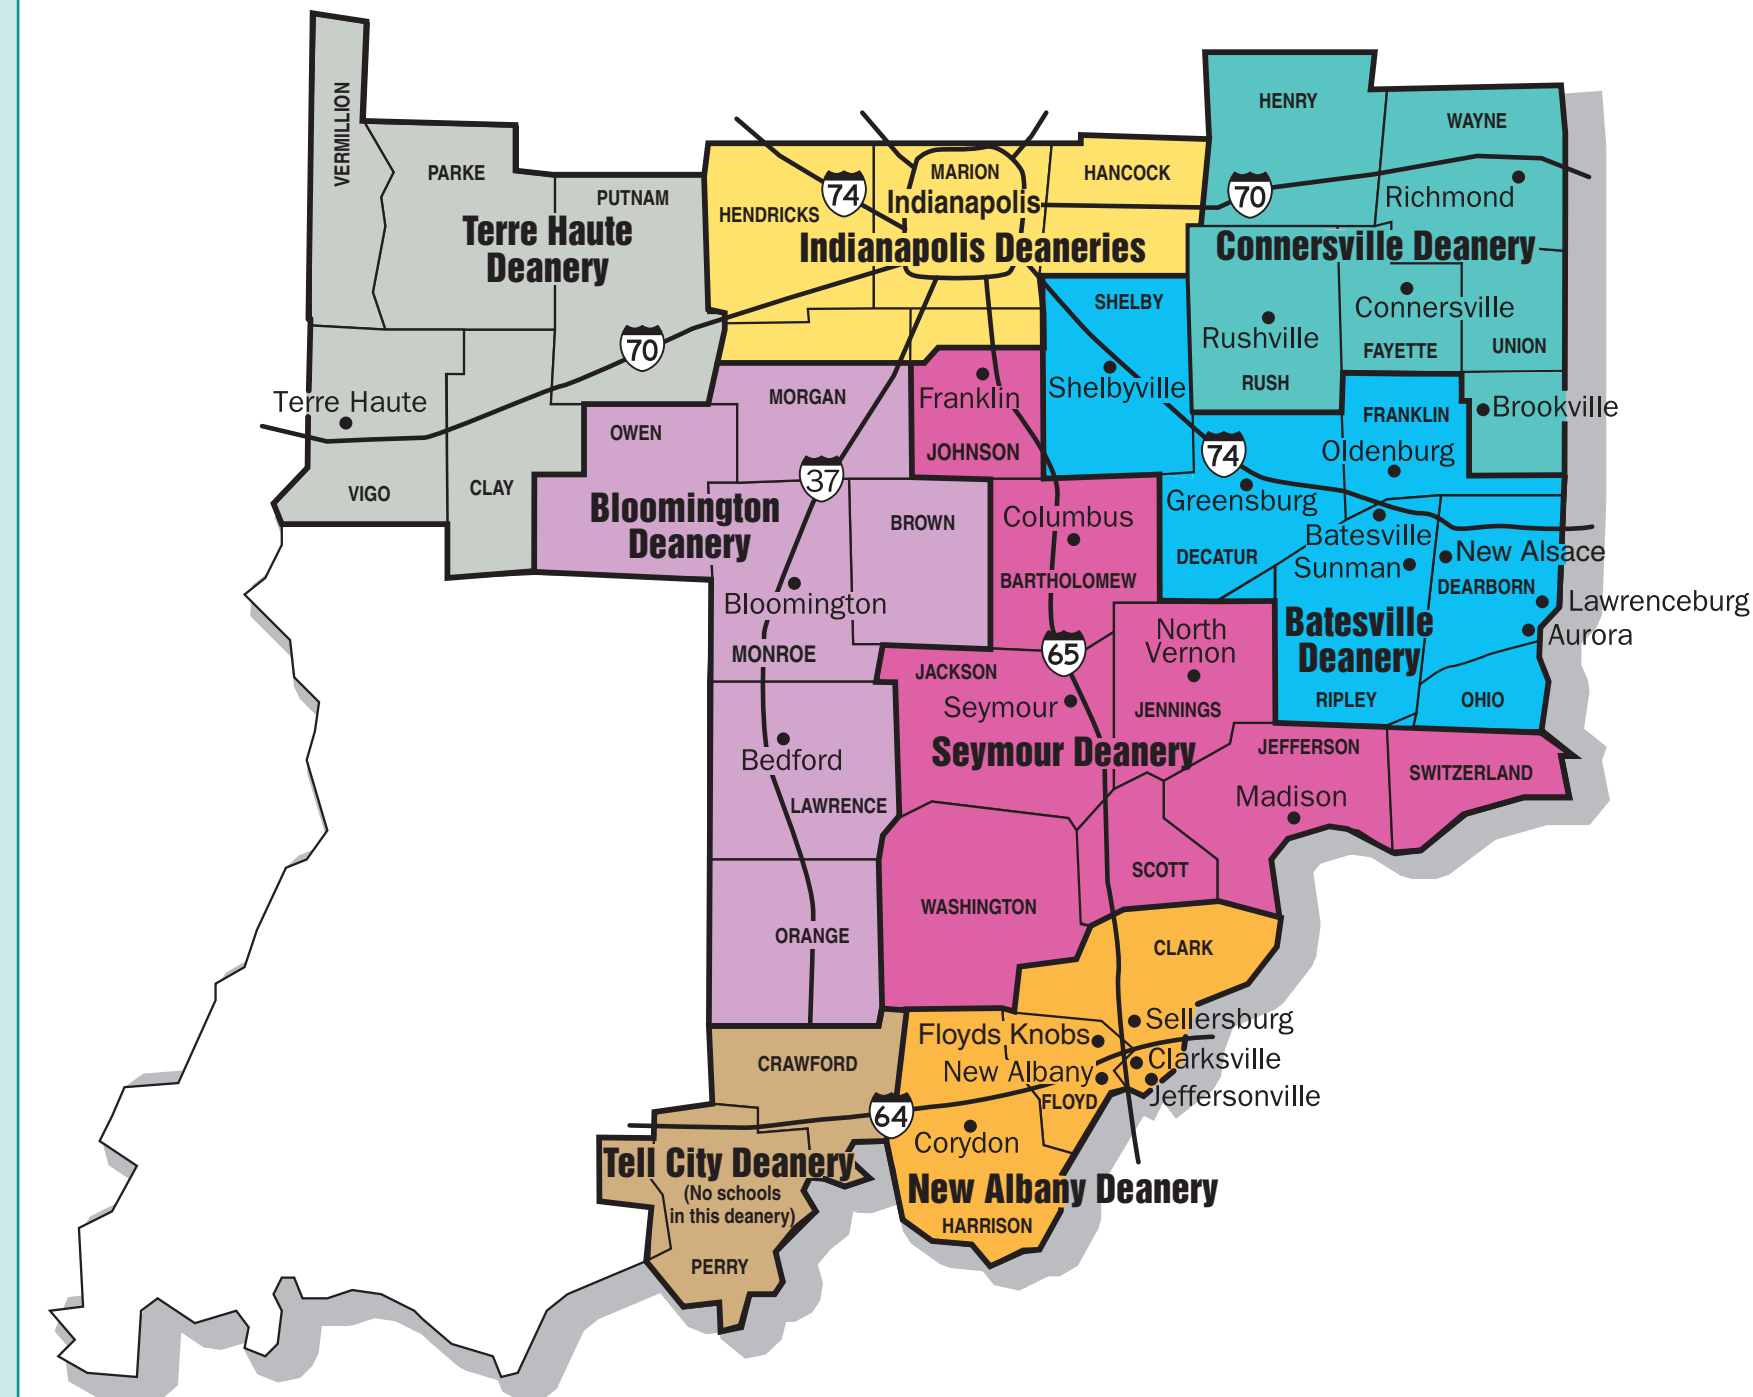

Catholic Schools

An answer to a parent's prayer

ARCHDIOCESE OF INDIANAPOLIS

DEANERY SCHOOLS

Batesville Deanery

Aurora
St. Mary of the Immaculate Conception School (K-8)
211 Fourth St.
Aurora, IN 47001
812-926-1558

Batesville
St. Louis School (P-8)
17 St. Louis Place
Batesville, IN 47006
812-934-3310

Greensburg
St. Mary School (P-6)
210 S. East St.
Greensburg, IN 47240
812-663-2844

Lawrenceburg
St. Lawrence School (K-8)
524 Walnut St.
Lawrenceburg, IN 47025
812-537-3690

New Alsace
St. Paul School (P-6)
9788 N. Dearborn Road
Guilford, IN 47022
812-623-2631

Shelbyville
St. Joseph School (P-5)
127 E. Broadway
Shelbyville, IN 46176
317-398-4202

Sunman
St. Nicholas School (K-8)
6459 E. St. Nicholas Drive
Sunman, IN 47041
812-623-2348

Bloomington Deanery

Bedford
St. Vincent de Paul School (P-8)
923 18th St.
Bedford, IN 47421
812-279-2540

Bloomington
St. Charles Borromeo School (P-8)
2224 E. Third St.
Bloomington, IN 47401
812-336-5853

Connersville Deanery
Brookville
St. Michael School (K-8)
P.O. Box J, 275 High St.
Brookville, IN 47012
765-647-4961

Connersville
St. Gabriel School (P-6)
224 W. Ninth St.
Connersville, IN 47331
765-825-7951

Richmond
Seton Catholic High School (7-12)
233 S. 5th St.
Richmond, IN 47374
765-965-6956

St. Elizabeth Ann Seton School (P-6)
801 W. Main St.
Richmond, IN 47374
765-962-4877

Rushville
St. Mary School (P-6)
226 E. Fifth St.
Rushville, IN 46173
765-932-3639

New Albany Deanery

Clarksville
Our Lady of Providence Jr./Sr. High School (7-12)
707 Providence Way
Clarksville, IN 47129
812-945-2538

St. Anthony School (P-8)
320 N. Sherwood Ave.
Clarksville, IN 47129
812-282-2144

Corydon
St. Joseph School (P-6)
512 Mulberry
Corydon, IN 47112
812-738-4549

Floyds Knobs
St. Mary-of-the-Knobs School (P-6)
3033 Martin Road
Floyds Knobs, IN 47119
812-923-1630

Jeffersonville
Sacred Heart School (P-8)
1842 E. Eighth St.
Jeffersonville, IN 47130
812-283-3123

New Albany
Holy Family School (P-8)
217 W. Daisy Lane
New Albany, IN 47150
812-944-6090

Our Lady of Perpetual Help School (P-8)
1752 Scheller Lane
New Albany, IN 47150
812-944-7676

New Albany, cont'd

St. Mary School (P-8)
420 E. Eighth St.
New Albany, IN 47150
812-944-0888

Sellersburg
St. Paul School (P-6)
105 St. Paul St.
Sellersburg, IN 47172
812-246-3266

Franklin
St. Rose of Lima School (P-8)
114 Lancelot Drive
Franklin, IN 46131
317-738-3451

Pope John XXIII School (P-8)
221 W. State St.
Madison, IN 47250
812-273-3957

North Vernon
St. Mary School (K-8)
209 Washington St.
North Vernon, IN 47265
812-346-3445

Seymour

St. Ambrose School (P-8)
301 S. Chestnut St.
Seymour, IN 47274
812-522-3522

Terre Haute Deanery
Terre Haute
St. Patrick School (P-8)
449 S. 19th St.
Terre Haute, IN 47803
812-232-2157